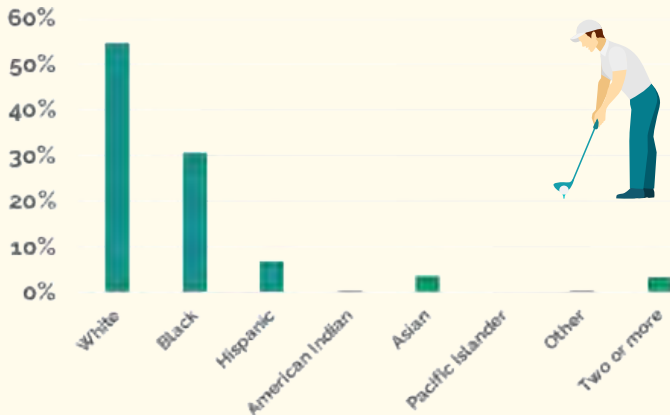

GILLESPIE GOLF COURSE

GREENSBORO
Parks & Recreation

Annual Visitation

*Visitor Ethnicity

1493
ROUNDS PLAYED
on the
SHORT COURSE

22,990
BUCKETS OF
BALLS HIT

48,415
ROUNDS OF GOLF
PLAYED

\$2M
THE CITY OF GREENSBORO
IS INVESTING
IN GILLESPIE

**Between 2020 and 2022*

The Greensboro Six

On December 7, 1955, one week after Rosa Parks refused to give her bus seat to a white man, the "Greensboro Six," a group of heroic black men were arrested for daring to play the white-only golf course. After their arrest, the case moved through the courts and was argued before the US Supreme Court. The court ruled 5-4 against the Greensboro Six, but due to a related federal civil court decision, *Simpkins et al. v. City of Greensboro*, Gillespie was to be integrated. The day before that was to happen, the clubhouse was torched and the City decided to close the course, selling off half the property. In 1962, the city voted to open Gillespie Golf Course to all Greensboro residents.