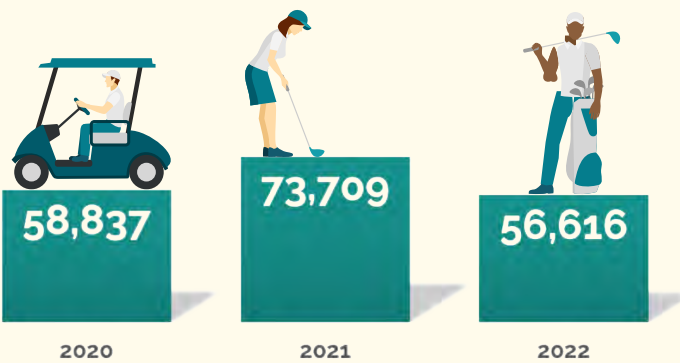

GILLESPIE GOLF COURSE

GREENSBORO
Parks & Recreation

Annual Visitation

*Visitor Ethnicity

1493
ROUNDS PLAYED
on the
SHORT COURSE

22,990
BUCKETS OF
BALLS HIT

48,415
ROUNDS OF GOLF
PLAYED

\$2M
THE CITY OF GREENSBORO
IS INVESTING
IN GILLESPIE

**Between 2020 and 2022*

The Greensboro Six

On December 7, 1955, one week after Rosa Parks refused to give her bus seat to a white man, the "Greensboro Six," a group of heroic black men were arrested for daring to play the white-only golf course. After their arrest, the case moved through the courts and was argued before the US Supreme Court. The court ruled 5-4 against the Greensboro Six, but due to a related federal civil court decision, *Simpkins et al. v. City of Greensboro*, Gillespie was to be integrated. The day before that was to happen, the clubhouse was torched and the City decided to close the course, selling off half the property. In 1962, the city voted to open Gillespie Golf Course to all Greensboro residents.